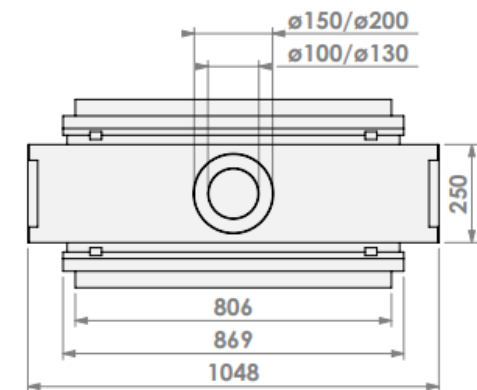

Derby Large Tunnel 3

Standard ramme (Hidden door)

Ramme 7 cm (Hidden door + 7cm)

Bred ramme (Hidden door + 10cm)

Effekt (Min-maks).....1,5 – 6,6 KW
 Std. brennerCentre Fire
 Vekt115 kg
 Energimerking**B**
 Avgass størrelse $\varnothing 150/100 - \varnothing 200/130$ mm
 ModellDerby Large Tunnel 3