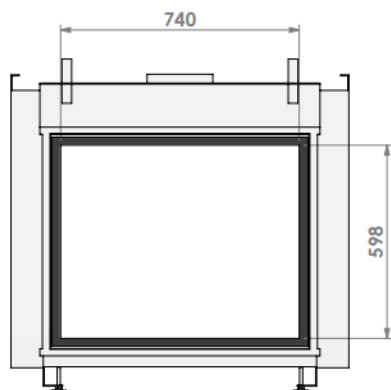

Derby Large Tunnel 3

Standard ramme (Hidden door)

Ramme 7 cm (Hidden door + 7cm)

Bred ramme (Hidden door + 10cm)

Effekt (Min-maks).....1,5 – 6,6 KW
 Std. brennerCentre Fire
 Vekt115 kg
 Energimerking**B**
 Avgass størrelse $\varnothing 150/100 - \varnothing 200/130$ mm
 ModellDerby Large Tunnel 3