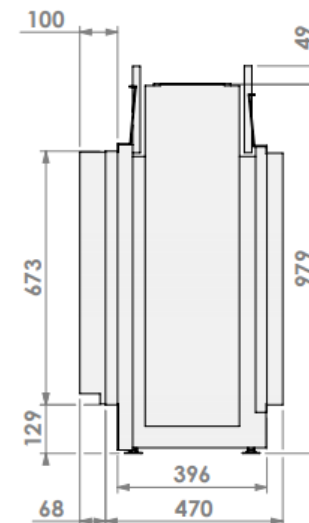

Derby Large Tunnel 3

Standard ramme (Hidden door)

Ramme 7 cm (Hidden door + 7cm)

Bred ramme (Hidden door + 10cm)

Effekt (Min-maks).....1,5 – 6,6 KW
 Std. brennerCentre Fire
 Vekt115 kg
 Energimerking**B**
 Avgass størrelse $\varnothing 150/100 - \varnothing 200/130$ mm
 ModellDerby Large Tunnel 3