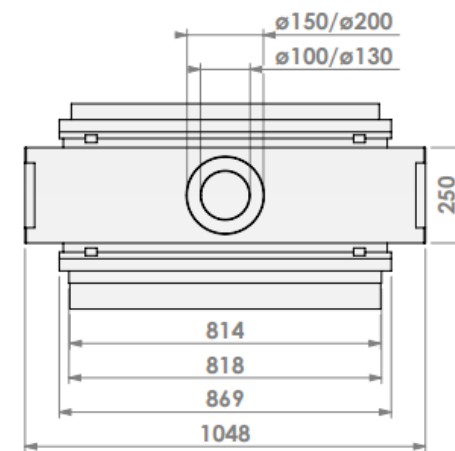

Derby Large Tunnel 3

Standard ramme (Hidden door)

Ramme 7 cm (Hidden door + 7cm)

Bred ramme (Hidden door + 10cm)

Effekt (Min-maks).....1,5 – 6,6 KW
 Std. brennerCentre Fire
 Vekt115 kg
 Energimerking**B**
 Avgass størrelse $\varnothing 150/100 - \varnothing 200/130$ mm
 ModellDerby Large Tunnel 3