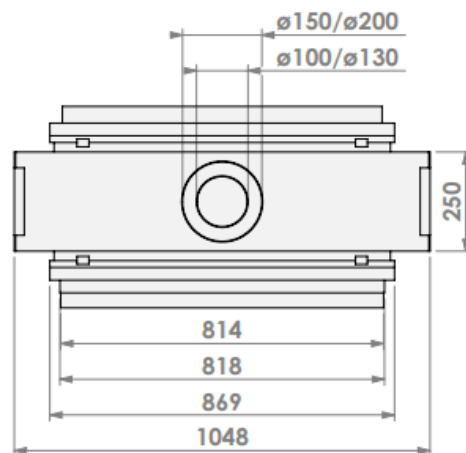

Derby Large Tunnel 3

Standard ramme (Hidden door)

Ramme 7 cm (Hidden door + 7cm)

Bred ramme (Hidden door + 10cm)

Effekt (Min-maks).....1,5 – 6,6 KW
 Std. brennerCentre Fire
 Vekt115 kg
 Energimerking**B**
 Avgass størrelse $\varnothing 150/100 - \varnothing 200/130$ mm
 ModellDerby Large Tunnel 3