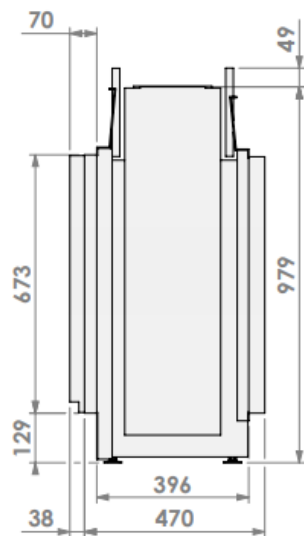

Derby Large Tunnel 3

Standard ramme (Hidden door)

Ramme 7 cm (Hidden door + 7cm)

Bred ramme (Hidden door + 10cm)

Effekt (Min-maks).....1,5 – 6,6 KW
 Std. brennerCentre Fire
 Vekt115 kg
 Energimerking**B**
 Avgass størrelse $\varnothing 150/100 - \varnothing 200/130$ mm
 ModellDerby Large Tunnel 3