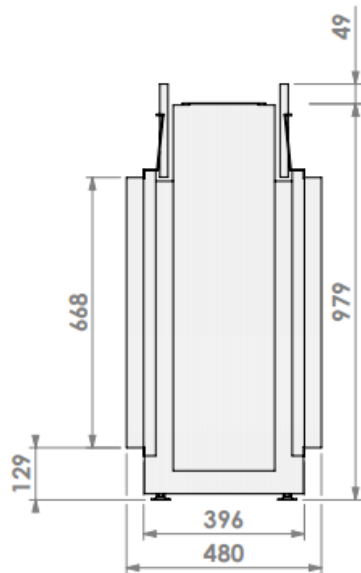

Derby Large Tunnel 3

Standard ramme (Hidden door)

Ramme 7 cm (Hidden door + 7cm)

Bred ramme (Hidden door + 10cm)

Effekt (Min-maks).....1,5 – 6,6 KW
 Std. brennerCentre Fire
 Vekt115 kg
 Energimerking**B**
 Avgass størrelse $\varnothing 150/100 - \varnothing 200/130$ mm
 ModellDerby Large Tunnel 3